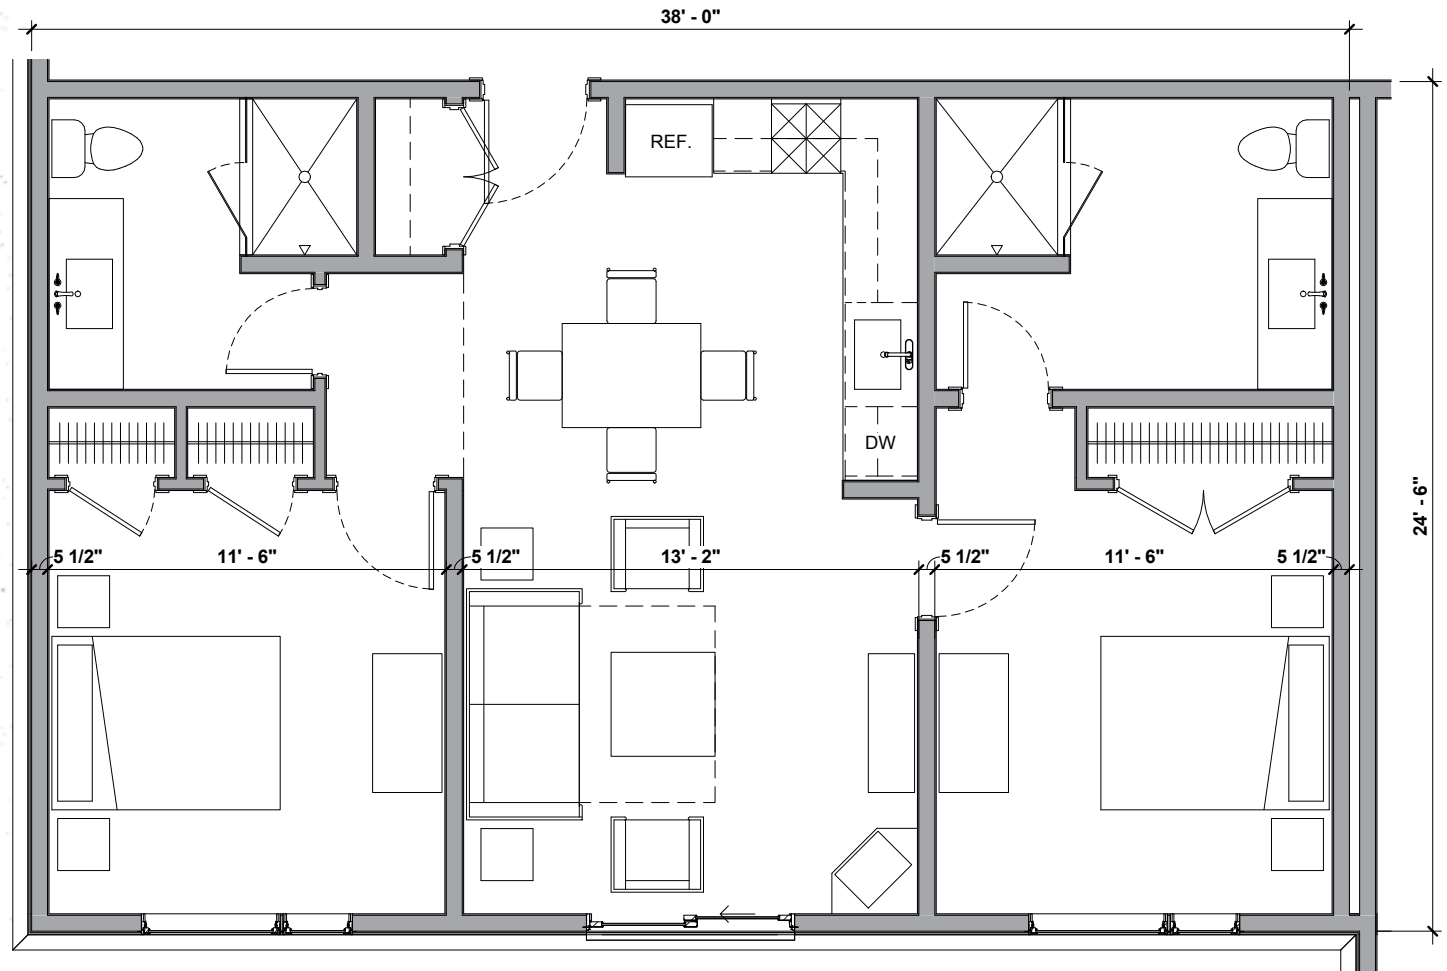

DREAM MAKER

LODGE

Two-Bedroom Floor Plan

SundayRiverLiving.com | 207-824-5051
realestate@sundayriver.com