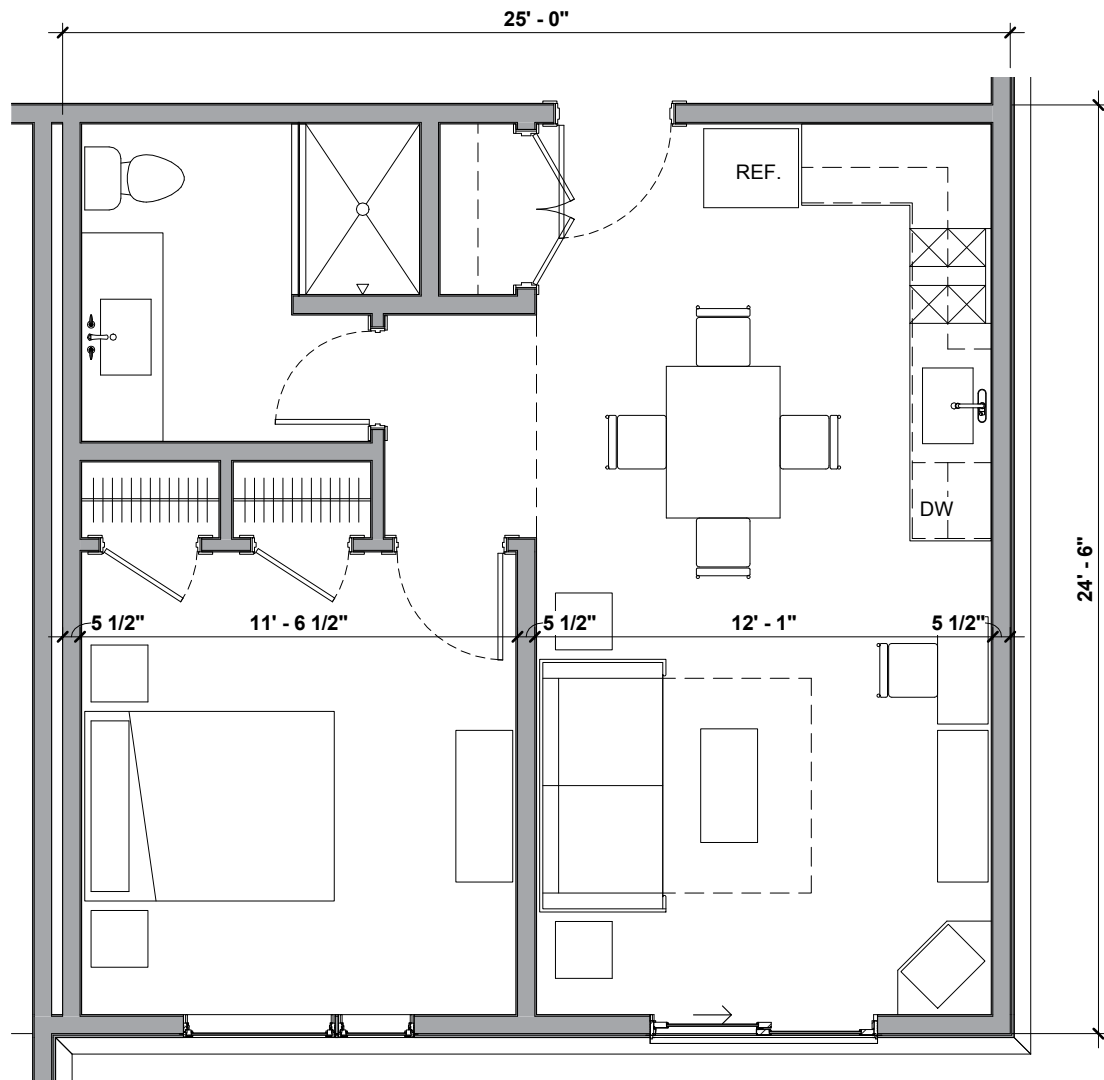

DREAM MAKER

LODGE

One-Bedroom Floor Plan

SundayRiverLiving.com | 207-824-5051
realestate@sundayriver.com